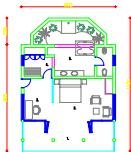

GOSTINSKA KUĆA KARAKTERISTIČNA JEDINIČA MJ:1:100

FLOOR FINISHES - UNIT IN 2 ROOMS

Living	4-01/02
Kitchen	4-01/02
Guest's room	4-01/02
Bathroom	4-01/02
Bedroom	4-01/02
Corridor	4-01/02